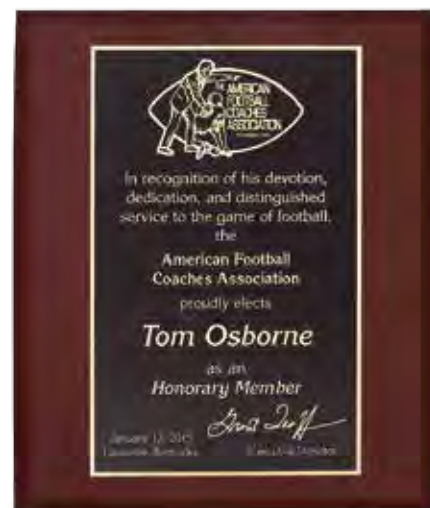

Premier TXDP*

	1-9	10-24	25-49
73-0034A	$101.00	$99.50	$97.00
73-0034B	$75.50	$74.35	$72.50
73-0034C	$57.00	$56.00	$54.50
73-0034D	$45.00	$44.25	$43.00

*Textured printed plate.