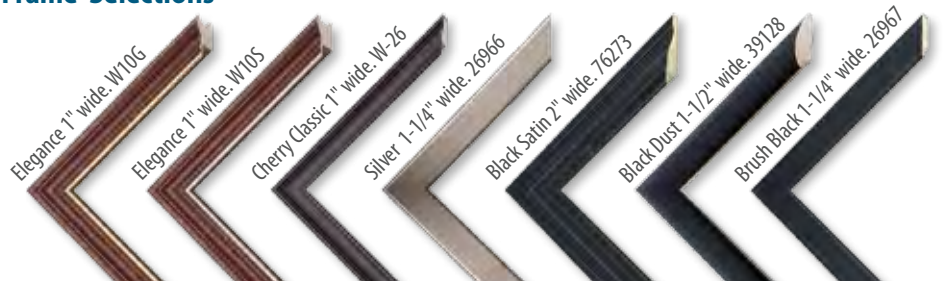

Wyatt			
		1-11	12-49
178-5057	8" h. x 10" w.	\$89.00	\$84.50

Wallner			
		1-11	12-49
178-5058	8" h. x 8" w.	\$75.00	\$71.25

Matting Selections

Frame Selections

The items shown can be shipped within 3 weeks from approved artwork. Contact one of our Customer Care Associates for additional information. All sizes are inside dimensions.